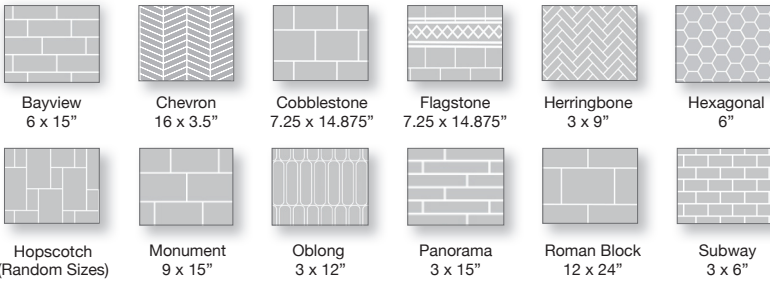

6. Liquid Accents Brushed Gold Grab Bar

SELECTION

WALL SYSTEM COLORS

Our products feature the look of luxurious granite, marble, linen and stone at an affordable price.

LASER-ETCHED TILE PATTERNS

Color Substrates: Laser-etched has a white substrate except Almond=almond, Biscuit=biscuit, Gray=gray, Sandbar=sandbar. Santa Cruz Granite = Almond. Othello=White surface with laser-etched black substrate. Grayline = White surface with light gray laser-etched substrate. *White, Grayline & Othello are offered in both gloss and matte finish. (M) = Matte finish on surface. London Fog=Gray surface with white substrate. Actual acrylic walls may vary from colors shown here. Offering is subject to change.