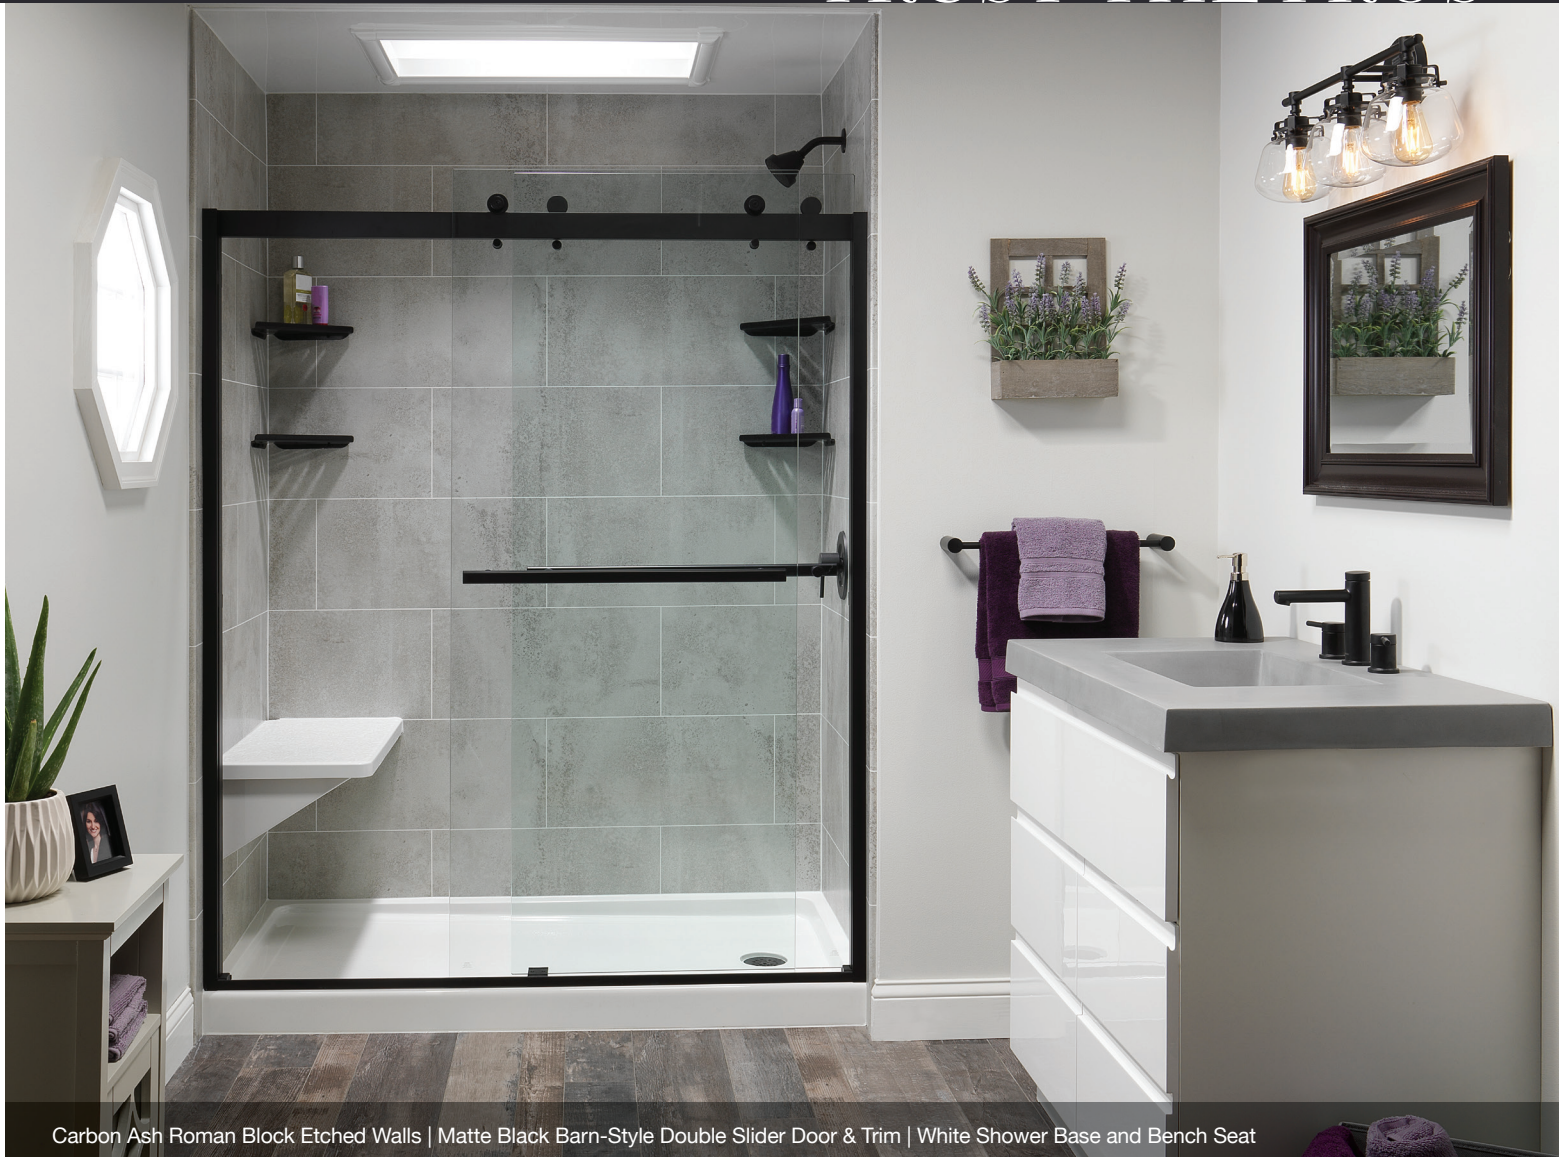

YOUR DREAM BATH IS HERE

Tuscany Smooth Walls | Liquid Accents (LA) Denali Matte Black Barn Door Enclosure | LA Fold-Down Teak Seat | Matte Black Trim

LOVE YOUR BATHROOM

Ready for a bathroom you're going to love? Start with an experienced professional. Trust your Elite Baths dealer to help you design your dream bathroom with affordable, stylish, on-trend choices.

London Fog Subway Walls | LA Brushed Nickel Glacier Enclosure | White Straight Skirt Bathtub

TRUST THE PROS

Carbon Ash Roman Block Etched Walls | Matte Black Barn-Style Double Slider Door & Trim | White Shower Base and Bench Seat

HAVE A SOAK

Our selection of tub styles and skirts is one of the largest. From our 19" deep soaker bathtub, (right) complete with lumbar support, to an assortment of skirt styles. (Below)

TUB SKIRT STYLES

Add a Walk-in Tub Shower Kit (right) to the Alexis Walk-in Bathtub (top) for all of the benefits of a shower while sitting safely.

A white Low-Barrier Shower Base with Ramp (far right) provides easy step-in or roll-in wheelchair access.