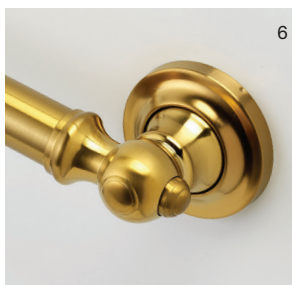

FINISHING TOUCHES

We provide you with the perfect trim and accessories to complete your dream bathroom: Caddies, shelves, grab bars, shower rods, fixtures, enclosures, seats and more. We use top quality brands like Delta, Moen and Liquid Accents products.

CUSTOMIZE IT

1. Delta Chrome Two-in-One HydroRain In2ition Shower Head

2. Liquid Accents Brushed Nickel Rain Shower Head

3. Moen Matte Black Align Faucet

4. Moen Oil Rubbed Bronze Belfield Shower Head

5. Liquid Accents Chrome Single Tier Shelf

6. Liquid Accents Brushed Gold Grab Bar