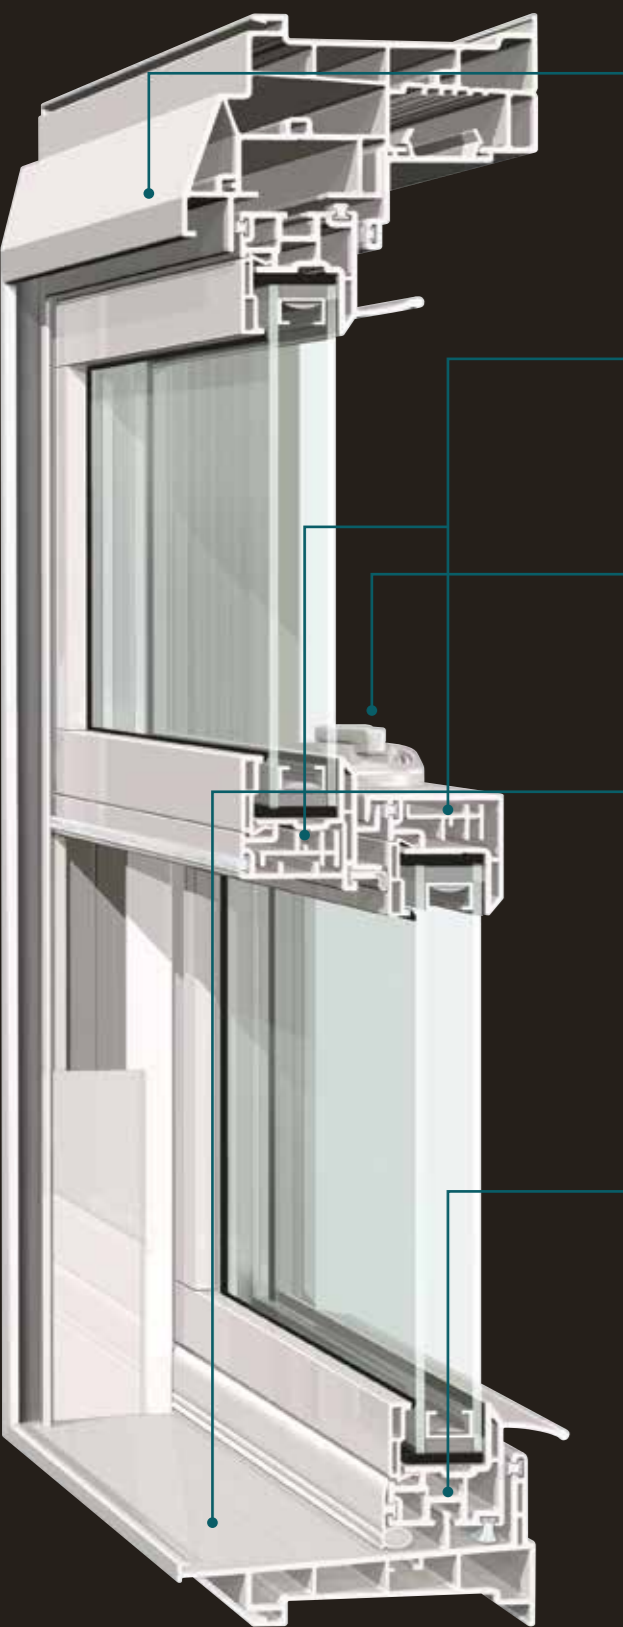

The beauty of our EdgeForce narrowline frame and sashes is subtle and substantial at the same time. The sleek design is visually clean and contemporary, with a larger glass area for exceptional daylighting and outside viewing. And beneath the elegance? Internal chambers are meticulously engineered for structural integrity and enhanced energy efficiency.