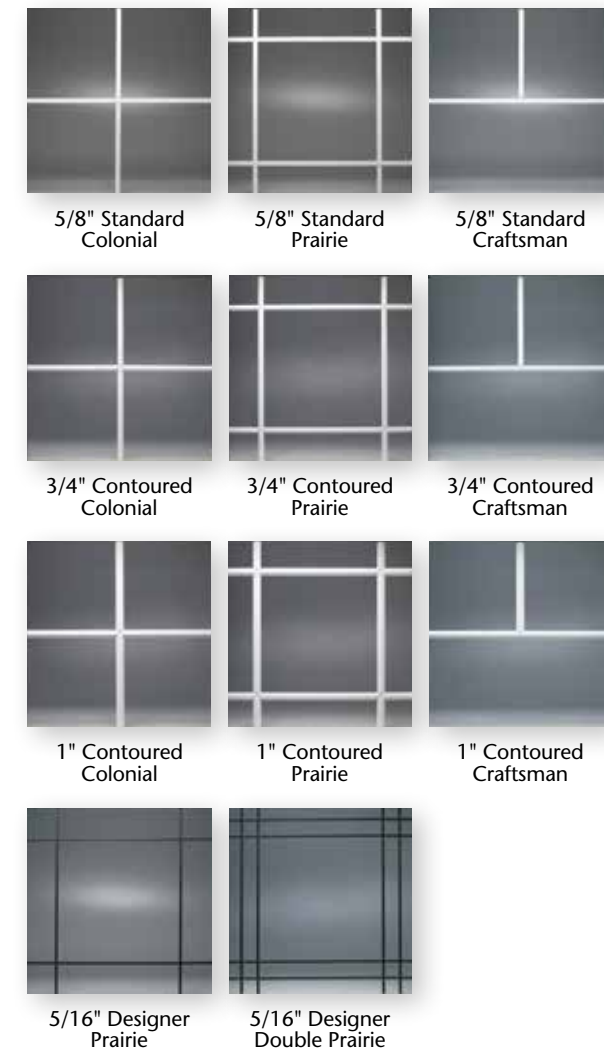

BAY AND BOW WINDOWS

- 1-1/4" furniture-grade veneer is standard in the construction of head, seatboard and jambs.
- Head and seatboard are available in oak or birch veneer finishes and ready for painting or staining.**
- 3" pre-insulated seatboard option.
- Slimline reinforced mullion design.
- Bay and bow windows are available in a variety of colors and finishes.
- Exterior roof system available with optional copper or painted aluminum roof clad kits.

This sleek handle design is standard on all swing, hinged and french doors.

DOOR HANDLES FINISH OPTIONS

White Satin Chrome Polished Chrome Polished Brass⁷ Antique Brass⁷ Dark Bronze⁷ Pewter⁷

⁷ Special order.

Design Options

COLORS

Beauty and vision, performance and strength – it all comes together in Mezzo's assortment of color selections. Customize the appearance of your windows with our beautifully styled decorative options.

GRID OPTIONS

Decorative grids lend an added measure of style and dimension to your windows. All grids are enclosed within the insulated glass unit for easy cleaning. Select a grid profile and pattern to achieve your ideal finished look. Designer grids are also available for design flexibility.