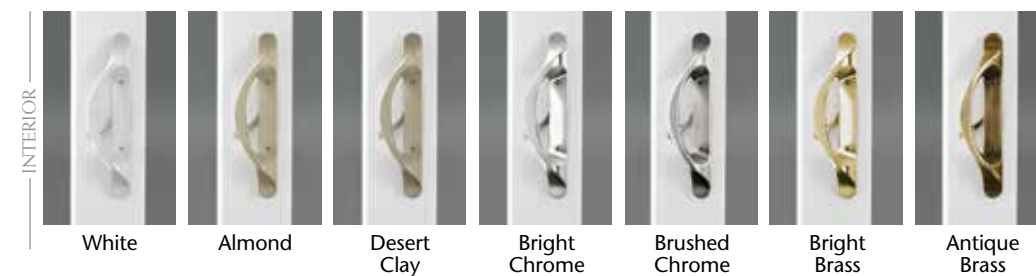

CONTEMPORARY-STYLE PATIO DOOR

CLASSIC-STYLE PATIO DOOR

A naturally beautiful point of view.

Opposite page upper left: The Contemporary-style patio door features 3" symmetrical sash rails for a sleek, clean-line design. **Opposite page upper right:** The Classic-style door conveys traditional beauty with generous 5" sash rails. **Opposite page bottom:** The 5" top rail, 7" bottom rail and 3" side rails of our French-style door combines French door charm with floor space-saving functionality.

Contemporary, Classic and French-style exterior patio door handles are available in white, almond and desert clay.

CONTEMPORARY AND CLASSIC PATIO DOOR HANDLES

FRENCH PATIO DOOR HANDLES

FRENCH-STYLE PATIO DOOR