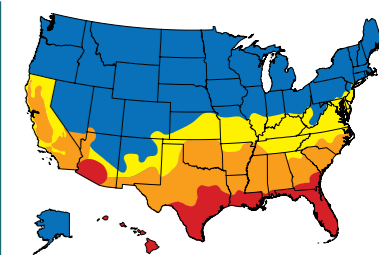

Mezzo Windows and Alside Patio Doors are available with a variety of glass options. Please consult your window professional to help you choose the best glass package to meet the ENERGY STAR requirements for your home and climate zone.

Mezzo Windows meet or exceed stringent ENERGY STAR requirements, providing triple-pane energy-saving performance in a dual-pane unit. The dual-pane, double-strength insulated glass, thermally optimized frame and sash and non-conductive composite reinforcements are just part of the advanced energy engineering that puts Mezzo in a class by itself – premium window performance with everyday affordability.

GLASS PACKAGES SPECIFIC TO YOUR NEEDS. Insulated glass units* increase the energy efficiency of your windows beyond ordinary clear glass and can tailor the window to your specific climate challenges. The chart below makes it easy to compare the glass performance. The lower the U-Factor, the less energy you'll need to heat your home. The lower the Solar Heat Gain Coefficient (SHGC), the more you'll conserve on air-conditioning.

THERMAL PERFORMANCE COMPARISON⁴

	Double-Hung		Sliding	
	U-Factor	SHGC	U-Factor	SHGC
Clear Glass	0.46	0.59	0.45	0.59
ClimaTech	0.29	0.30	0.28	0.30
ClimaTech iE	0.28	0.30	0.28	0.30
ClimaTech Elite	0.28	0.21	0.28	0.21
ClimaTech ThermD	0.28	0.30	0.27	0.30
ClimaTech ThermD iE	0.27	0.30	0.27	0.30
ClimaTech ThermD Elite	0.27	0.21	0.27	0.21

⁴ Whole window values are based on double-strength glass, standard Mezzo offering with composite reinforcements. ST and HP performance values are also available.

AIR/WATER/STRUCTURAL RESULTS

	Air	Water	Structural
Mezzo Base	.04	6.0	DP40
Mezzo ST	.08	7.5	DPS0

GLASS PACKAGE TERMINOLOGY
Clear: Double-paned clear glass unit.
ClimaTech: Double-paned unit with one pane of Low-E glass, argon gas and metal alloy Intercept spacer.
ClimaTech iE: Double-paned unit with one pane of Low-E glass, argon gas and metal alloy Intercept spacer, along with insulation-enhanced mainframe.
ClimaTech Elite: Double-paned unit with one pane of Low-E SHGC glass, argon gas and metal alloy Intercept spacer.
ClimaTech ThermD: Double-paned unit with one pane of Low-E glass, argon gas and stainless steel Intercept spacer.
ClimaTech ThermD iE: Double-paned unit with one pane of Low-E glass, argon gas and stainless steel Intercept spacer, along with insulation-enhanced mainframe.
ClimaTech ThermD Elite: Double-paned unit with one pane of Low-E SHGC glass, argon gas and stainless steel Intercept spacer.

TESTED AND PROVEN. Mezzo Windows meet or exceed Air, Water and Structural Loads performance requirements as determined through ASTM (American Society for Testing and Materials) test methods, the globally recognized standards for product quality and safety.